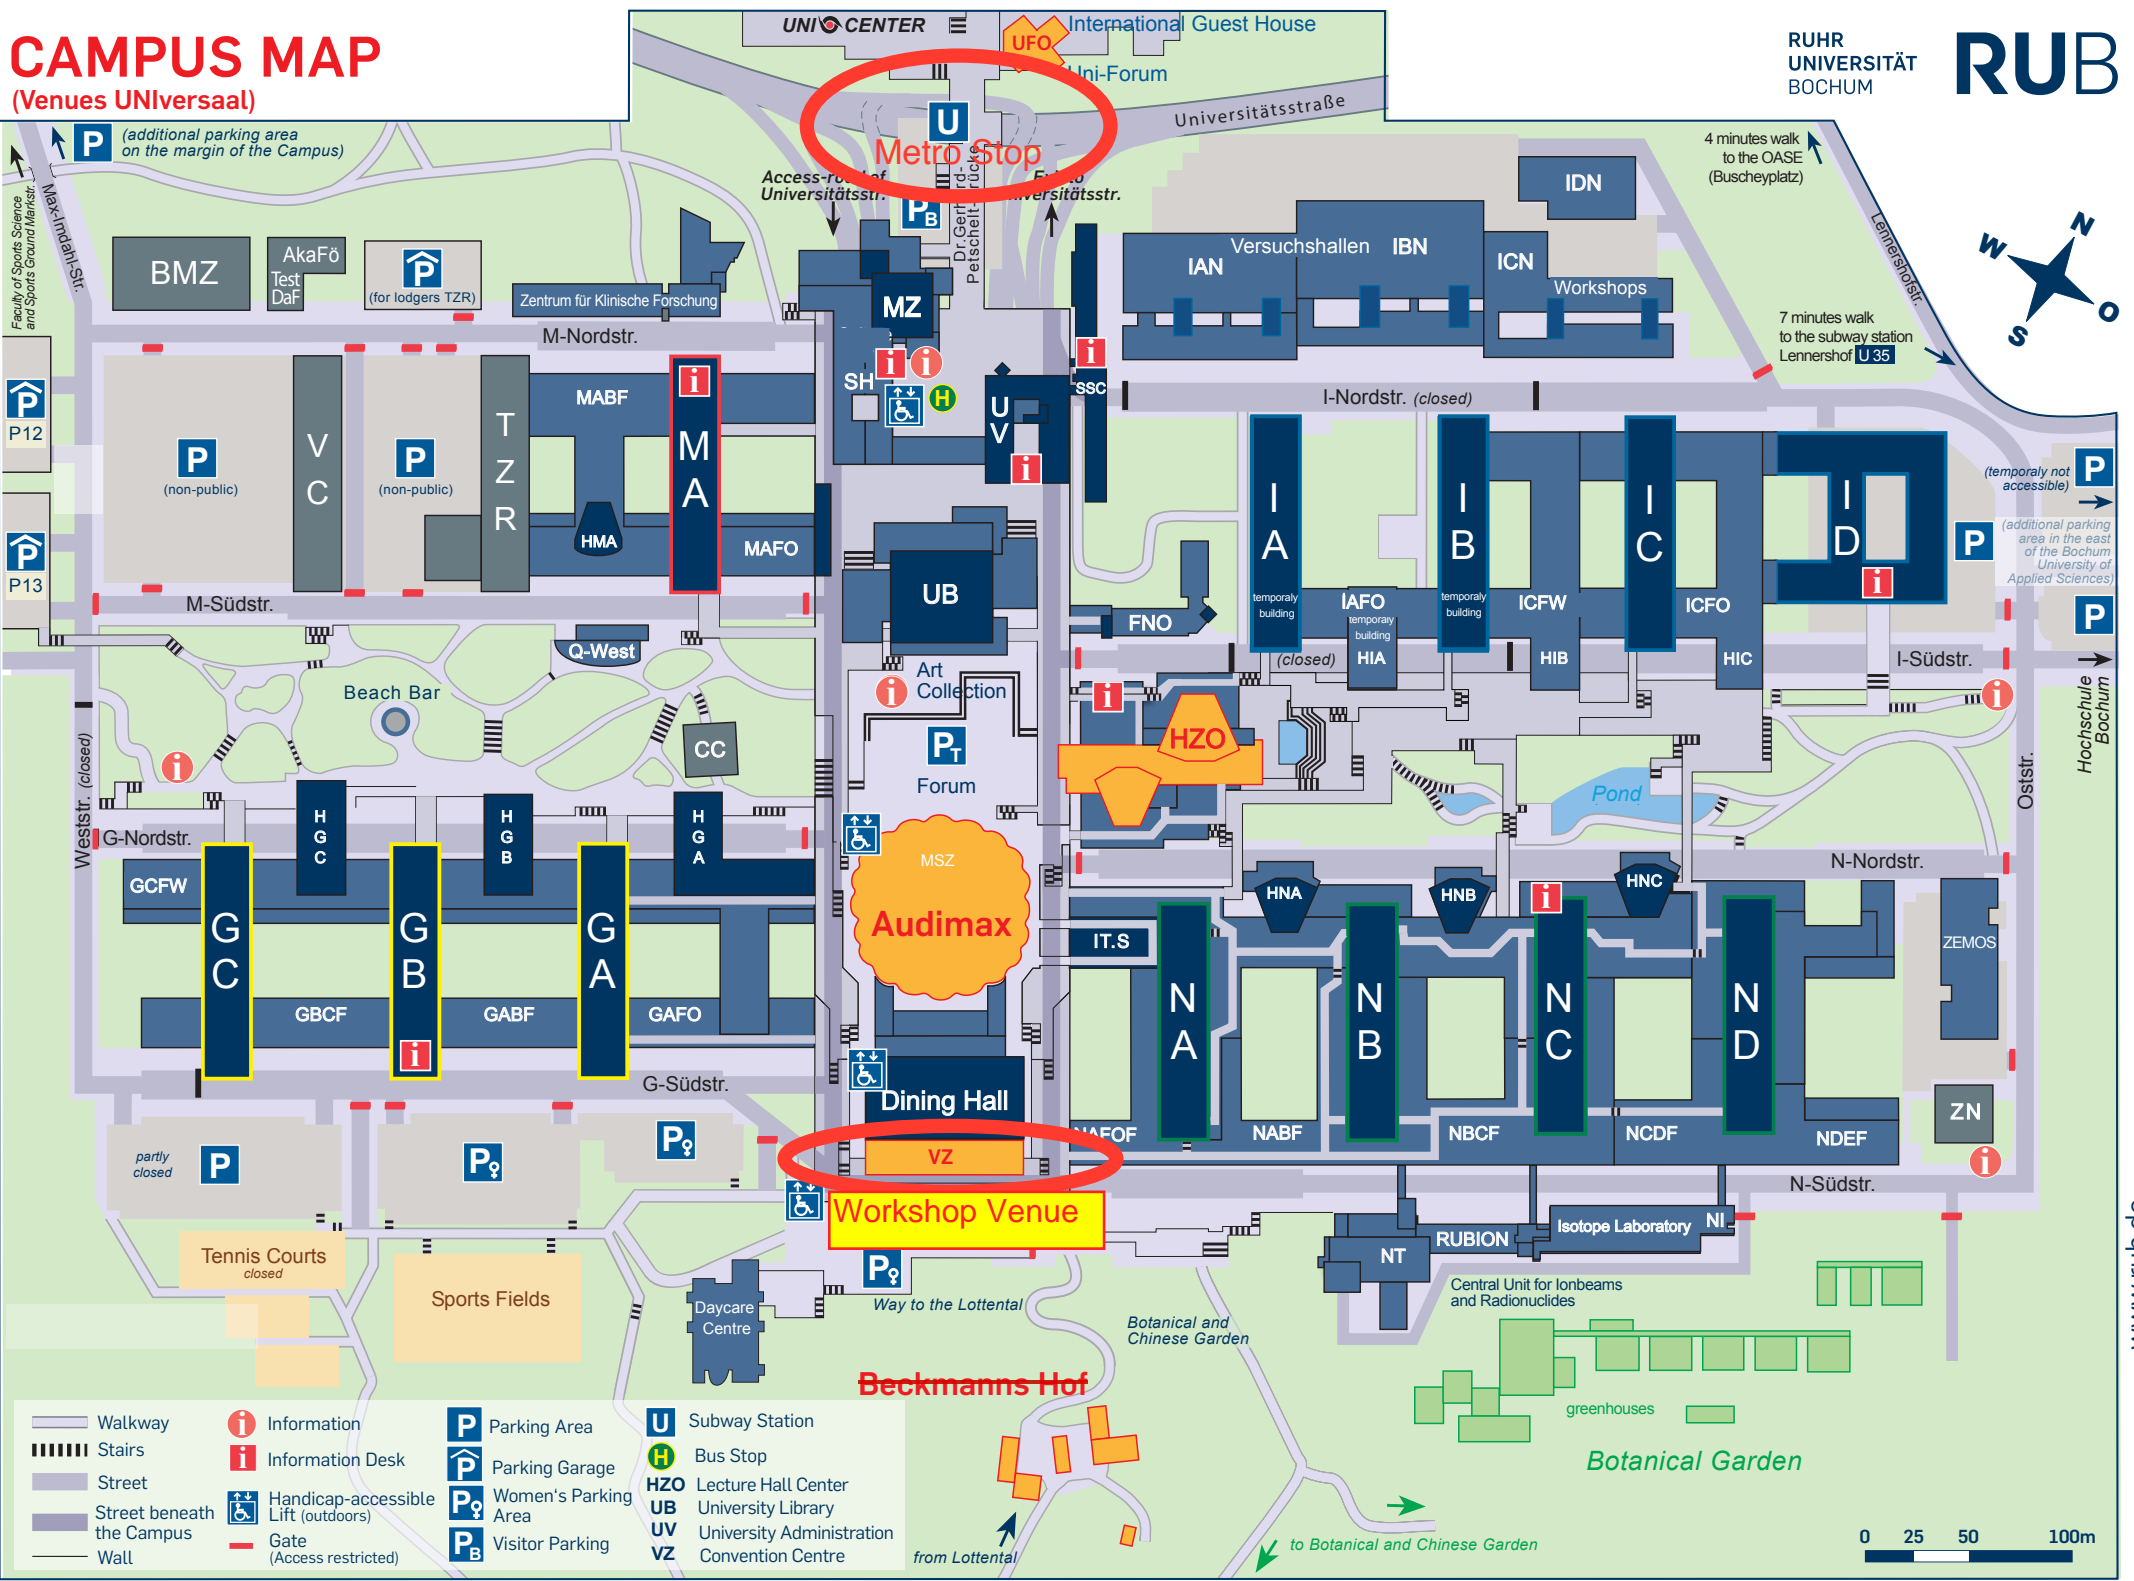

CAMPUS MAP

(Venues UNiVersaal)

© 2016 Copyright/editing: Geomatics - Geographic Department of the RUB (M. Gleißner, S. Steinert, W. Herzogi); update: Administrative Depart. 5.11 (J. Schmidt)

- Walkway
- Stairs
- Street
- Street beneath the Campus
- Wall
- Information
- Information Desk
- Handicap-accessible Lift (outdoors)
- Gate (Access restricted)
- Parking Area
- Parking Garage
- Women's Parking Area
- Visitor Parking
- Subway Station
- Bus Stop
- Lecture Hall Center
- University Library
- University Administration
- Convention Centre