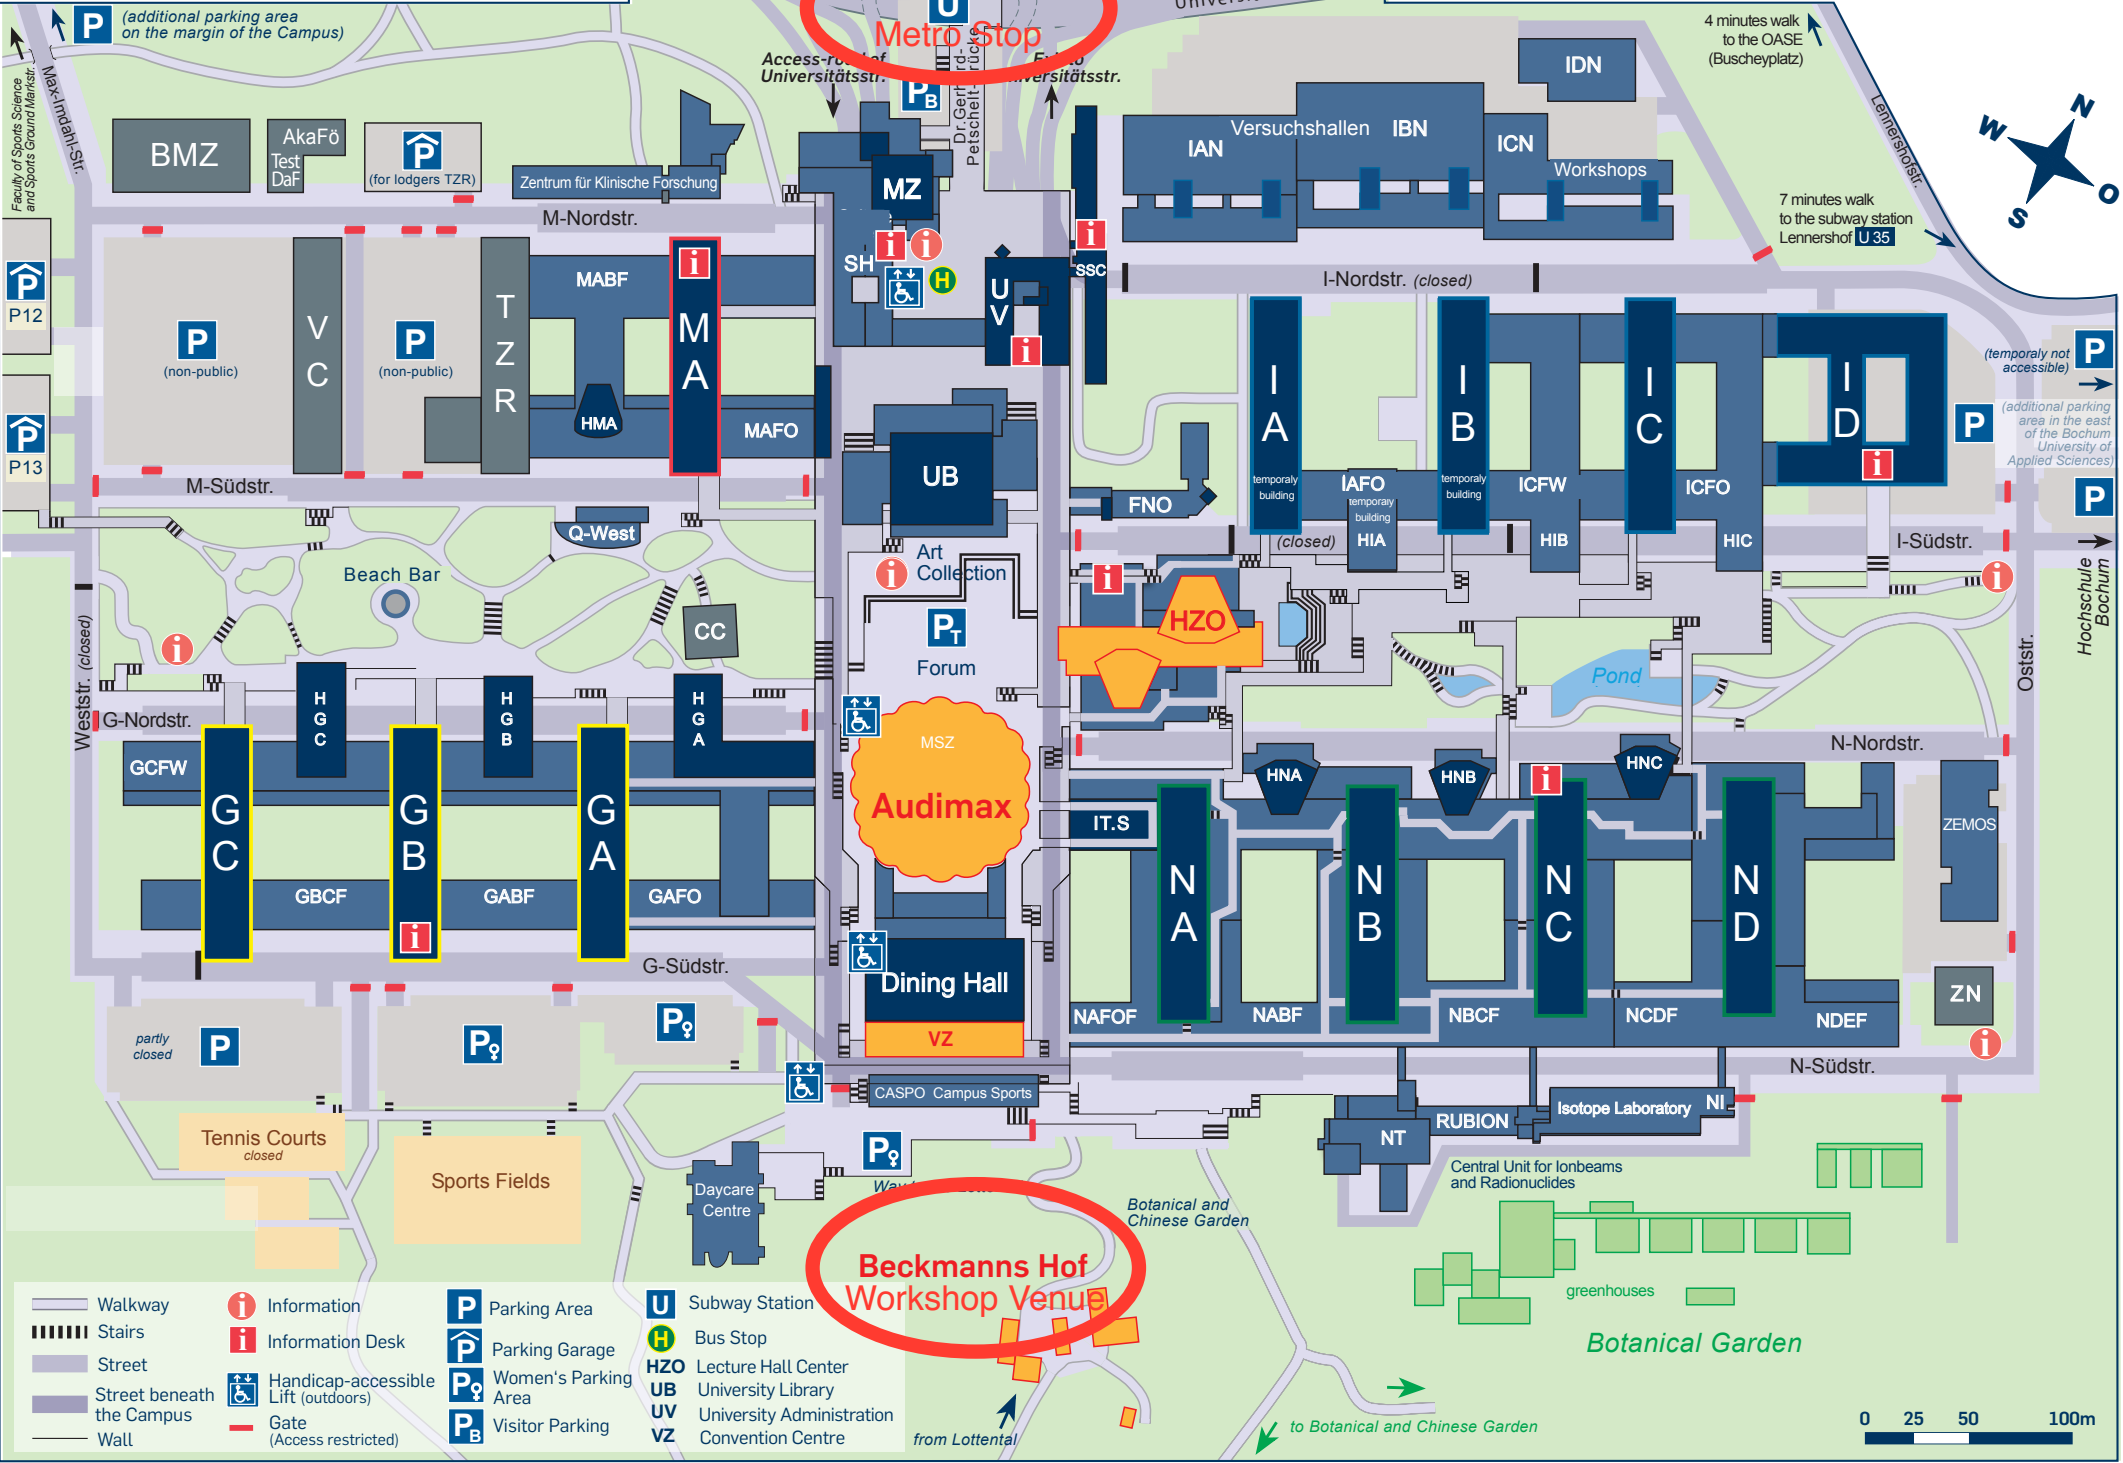

# CAMPUS MAP

(Venues UNiVersaal)

RUHR  
UNIVERSITÄT  
BOCHUM

RUB

© 2016 Copyright/editing: Geomatics - Geographic Department of the RUB (M. Gleißner, S. Steinert, W. Herzog); update: Administrative Depart. 5.11 (J. Schmidt)

- Walkway
- Stairs
- Street
- Street beneath the Campus
- Wall
- Information
- Information Desk
- Handicap-accessible Lift (outdoors)
- Gate (Access restricted)
- Parking Area
- Parking Garage
- Women's Parking Area
- Visitor Parking
- Subway Station
- Bus Stop
- Lecture Hall Center
- University Library
- University Administration
- Convention Centre